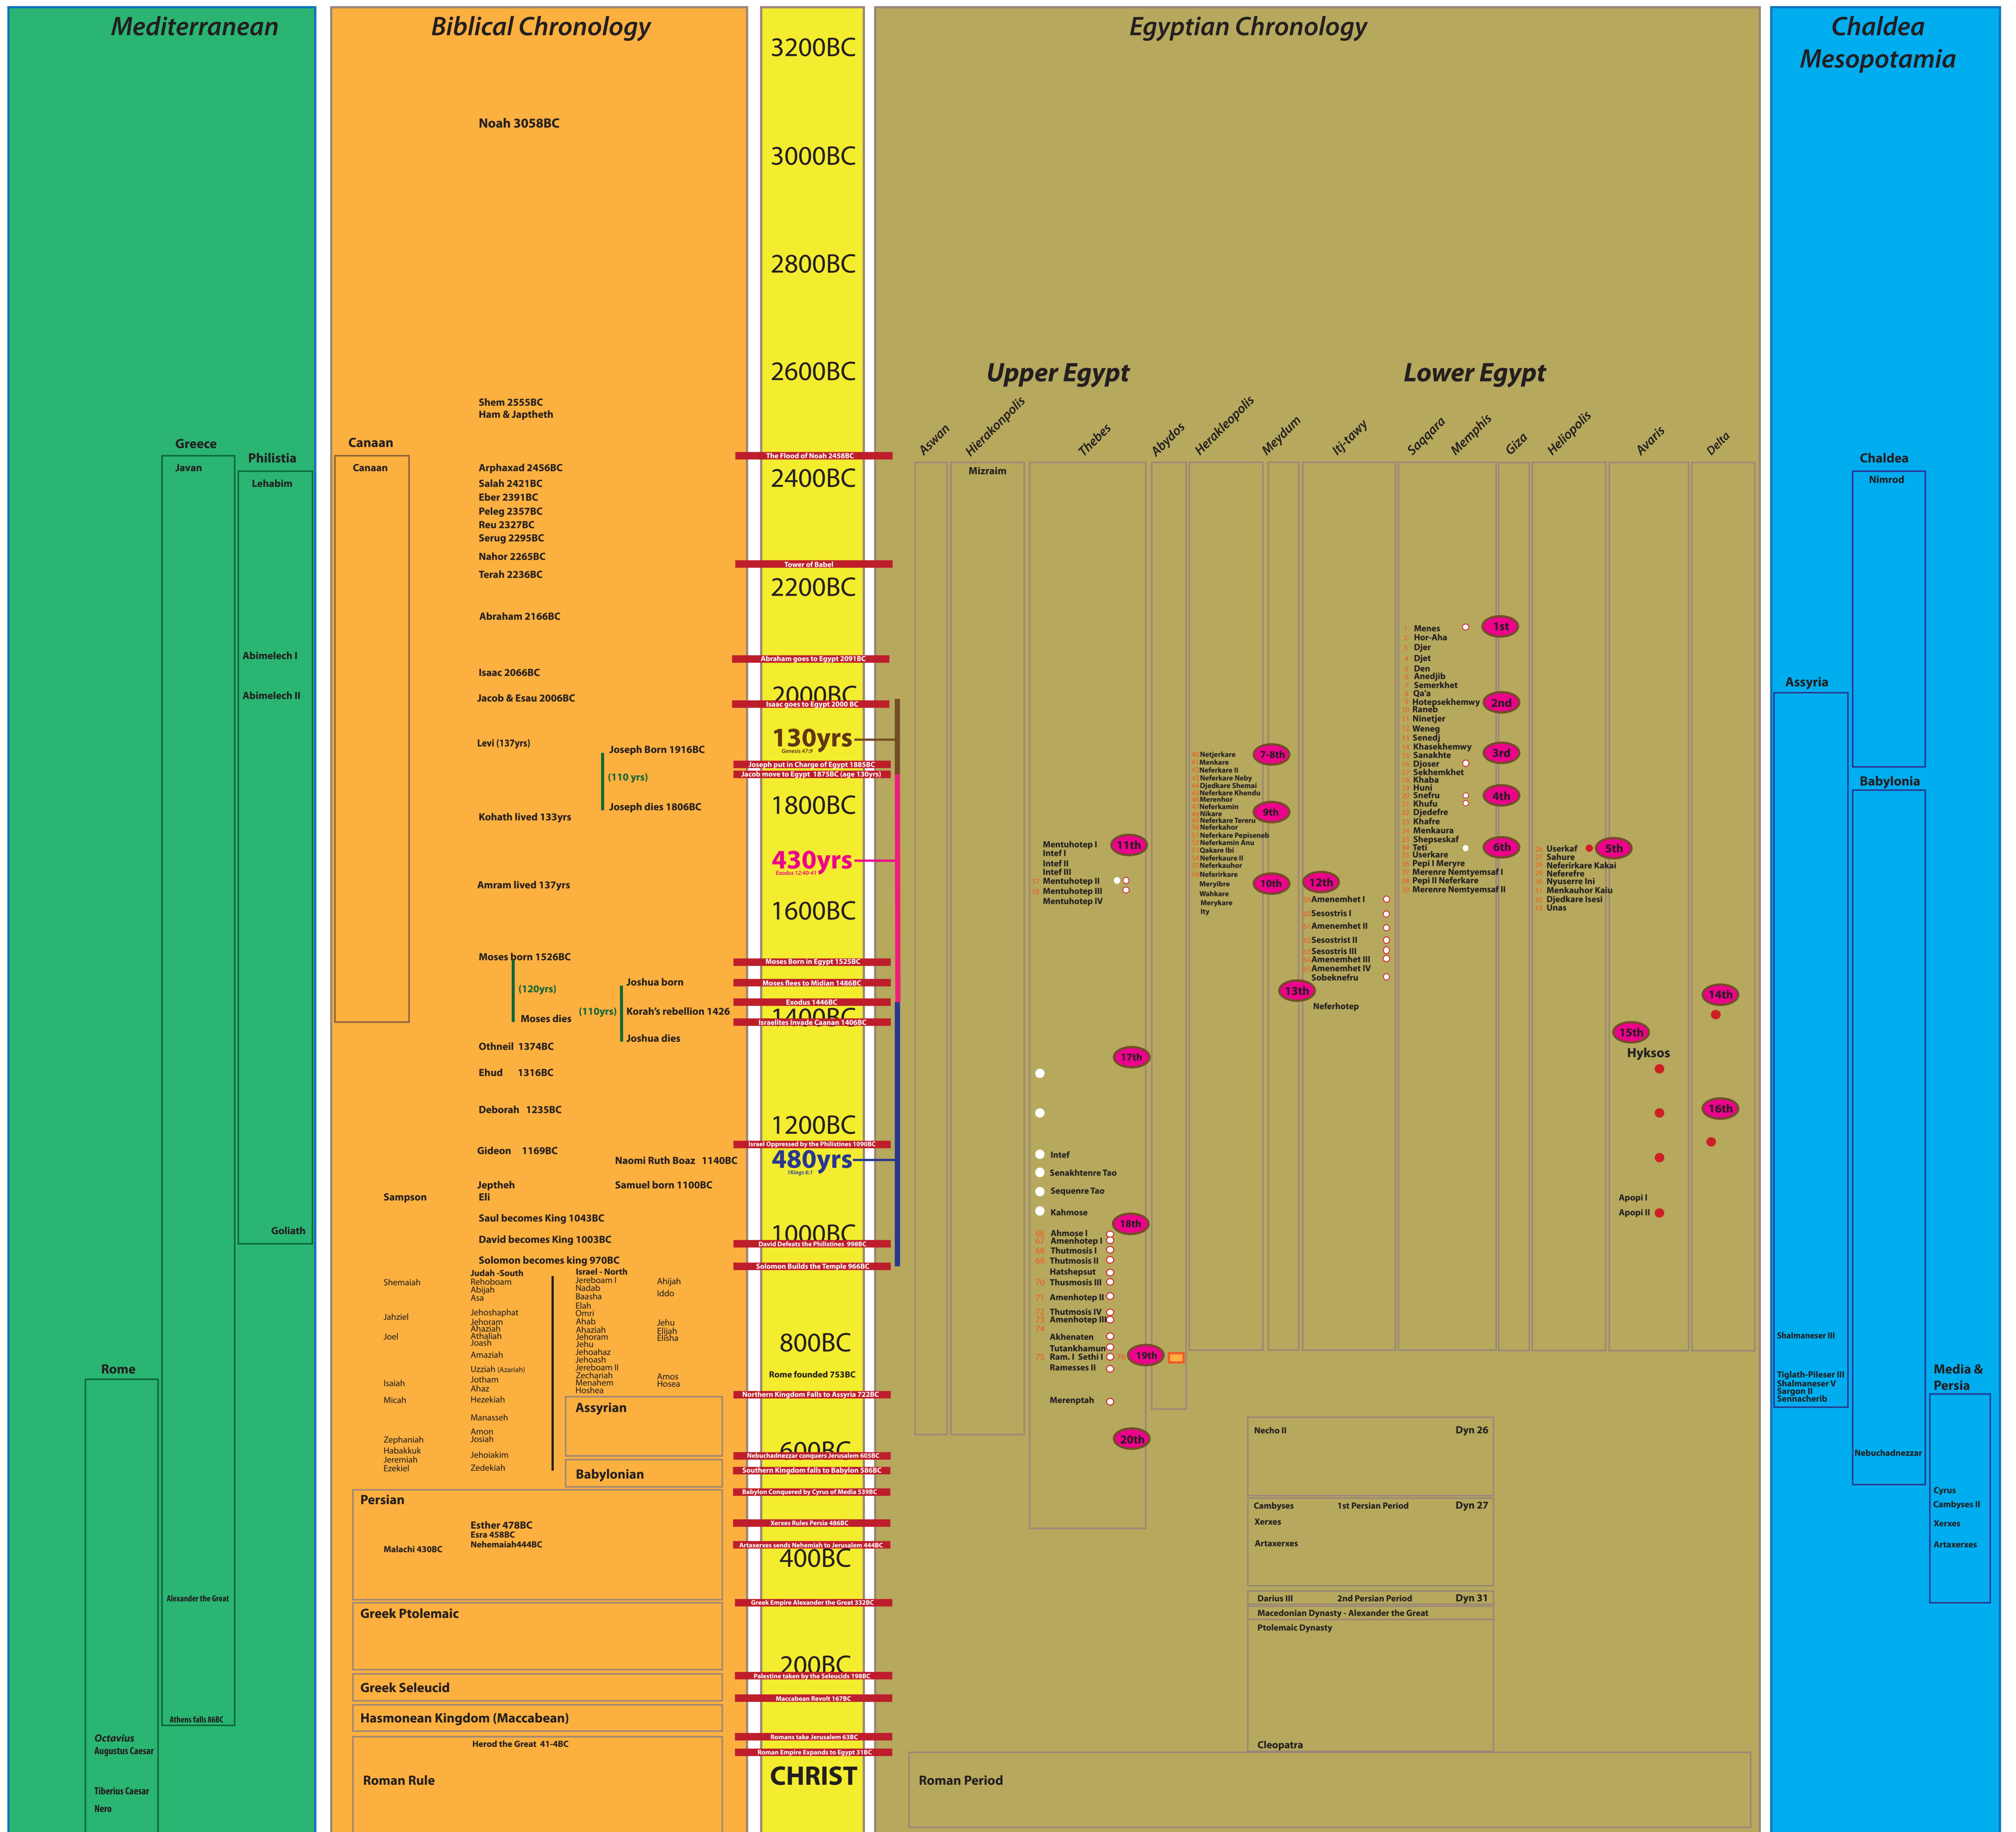

Aligning History with the Bible

Timeline Noah to Christ

Legend

- White Crown of Upper Egypt (hedjet)
- Red Crown of Lower Egypt (deshret)
- Double Crown of Egypt (Shmty)
- Abydos King List - order